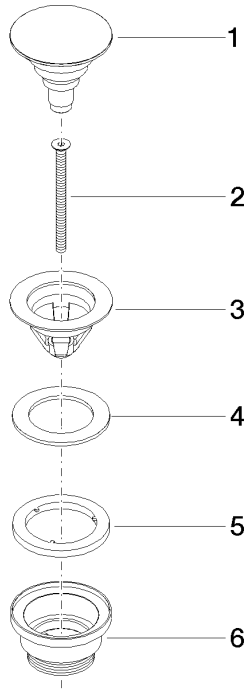

**Basin Waste with push fastening 1 1/4" - Brushed Chrome**

IMO

10 125 970

Fits: IMO, LULU, MADISON, MEM, TARA,  
CL.1, LISSÉ, VAIA, META, CYO

	Brushed Chrome	10 125 970-93
	Chrome	10 125 970-00
	Brushed Platinum	10 125 970-06
	Platinum	10 125 970-08
	Durabress (23kt Gold)	10 125 970-09
	Dark Chrome	10 125 970-19
	Light Gold	10 125 970-26
	Brushed Light Gold	10 125 970-27
	Brushed Durabress (23kt Gold)	10 125 970-28
	Matte Black	10 125 970-33
	Platinum / Brushed Platinum	10 125 970-36
	Durabress / Brushed Durabress (23kt Gold)	10 125 970-38
	Brushed Bronze	10 125 970-42
	Brushed Champagne (22kt Gold)	10 125 970-46
	Champagne (22kt Gold)	10 125 970-47
	Brushed Dark Platinum	10 125 970-99

## Basin Waste with push fastening 1 1/4" - Brushed Chrome

---

IMO

10 125 970

Only suitable for basins with an overflow.

10 125 970

mm [inches]

10 125 970

### Spare parts list

No.	Item Number	Name	Quantity used	Delivery time
1	04 31 20 096 00-93	plug	1	-
Spare part can no longer be ordered, please order the replacement item				
2	09 30 30 179 90	screw	1	2
3	09 11 01 038-93	cup	1	20
4	09 14 05 061 90	seal	1	2
5	09 14 03 153 90	seal	1	2
6	09 11 10 156-93	connection	1	20